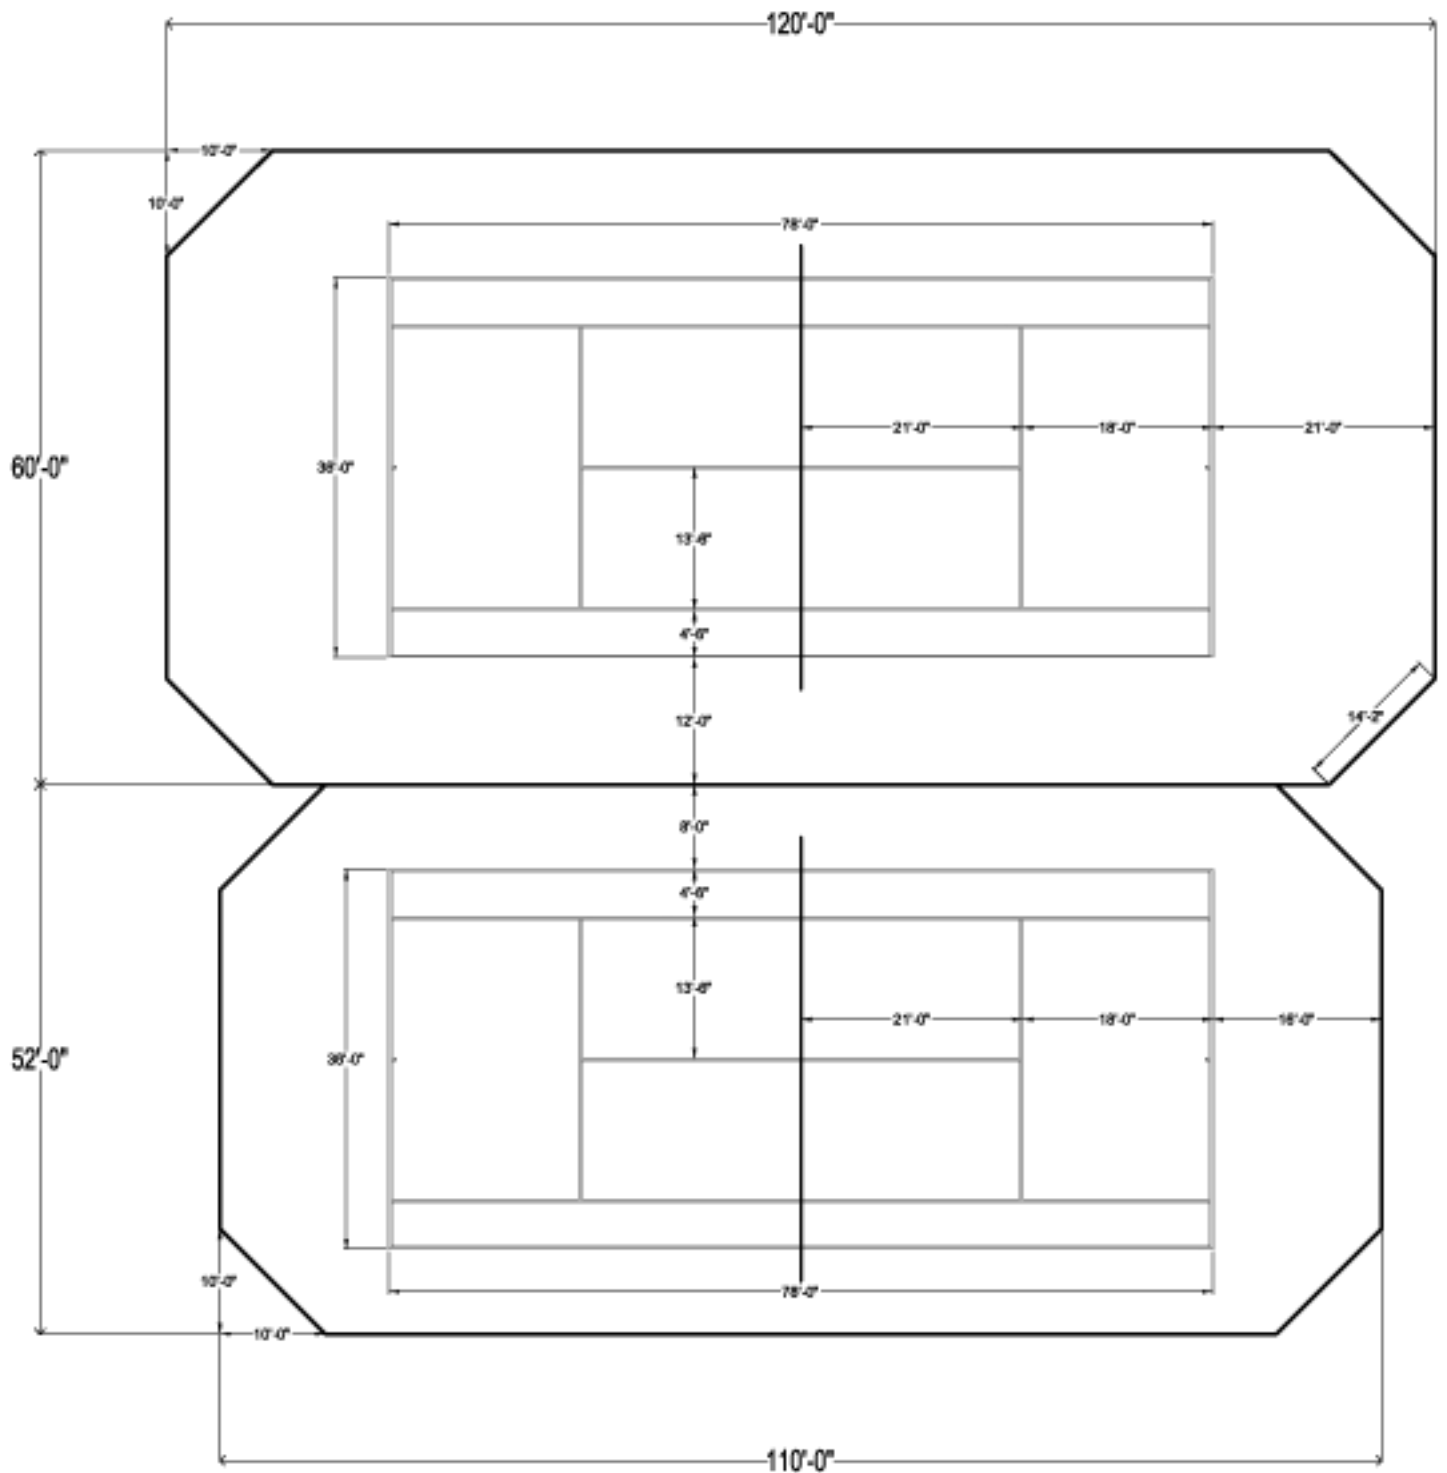

# Standard vs. Minimum Size Court

120'x60' & 110'x52' w/ 10' Cut Corners

**Zaino Tennis Courts, Inc.**  
950 N. Batavia Street  
Orange, Ca 92867  
(714)744-1885

Richard Zaino  
richard@zainotennis.com  
www.Zainotennis.com

Title:  
Date: 3/20/2007  
Drawn By: Westin Gaudet

Scale:

Drawing  
# ZTC- TCM