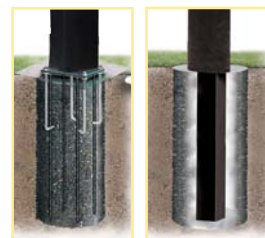

- Clear TruGlass™ Tempered Glass Backboard
- 60" Safe Play Area
- Competition Aluminum Backboard Frame
- **FREE** DuraSkin® Backboard Padding
- Heavy-Duty Competition Flex Goal
- Backboard Protecting Direct Goal Mounting
- Satin Black Powder Coated Pole Finish
- Massive 6" Square Pole
- **FREE** 2" Thick Fitted Padding
- Choose Direct Bury or Removable Pedestal Base

6" POLE

	Supreme Court
Direct Bury Model #	BA9873
Pedestal Base Model #	BA9873X
Backboard Size	42" x 72"
Backboard Type	1/2" Clear TruGlass
Backboard Warranty	Lifetime Limited
Safe Play Area	60"
Pole Size/Wall Thickness	6" Square, .19" Wall
Pole Warranty	Lifetime Limited
Approx. Bury Depth	48"
Powder Coated Pole Finish	Satin Black
Goal Model	BA32 Flex
Goal Warranty	Lifetime Limited
Pole Padding	Fitted, Black
Backboard Padding Included	DuraSkin BA72U-BK
Direct Bury Model Shipping	570#, 8 Cartons, Truck
Pedestal Base Model Shipping	570#, 8 Cartons, Truck

Lifetime Limited Warranty on Entire System!

One-Year Limited Warranty on All Backboard and Pole Padding
Bison Residential Basketball Systems Are Not Warranted for Non-Residential Use

All Ultimate Systems Available with Direct Bury or with a Removable Pedestal Base

6" POLE